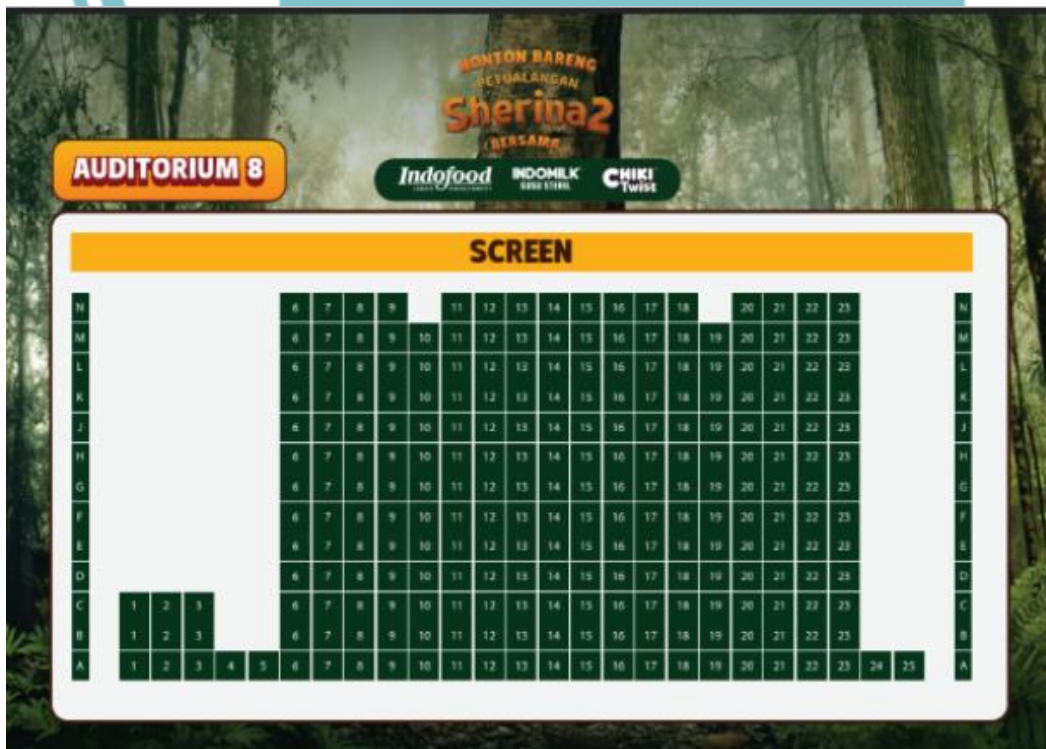

© Hak Cipta milik Politeknik Negeri Jakarta

Lampiran 9

Layout Event Nobar Petualangan Sherina 2 bersama Indofood

Hak Cipta :

1. Dilarang mengutip sebagian atau seluruh karya tulis ini tanpa mencantumkan dan menyebutkan sumber :
  - a. Pengutipan hanya untuk kepentingan pendidikan, penelitian , penulisan karya ilmiah, penulisan laporan, penulisan kritik atau tinjauan suatu masalah.
  - b. Pengutipan tidak merugikan kepentingan yang wajar Politeknik Negeri Jakarta
2. Dilarang mengumumkan dan memperbanyak sebagian atau seluruh karya tulis ini dalam bentuk apapun tanpa izin Politeknik Negeri Jakarta